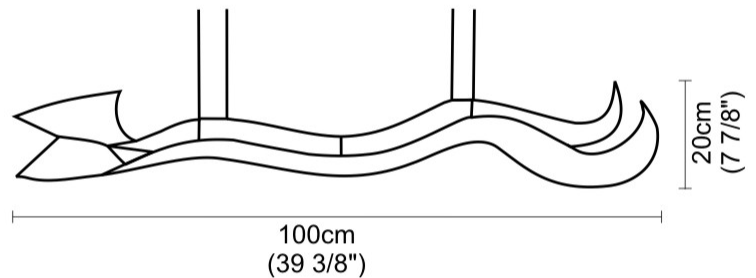

TEMPO PERSO SUSPENSION

D131229- _____
base number

1. To build a product code in our configurator select the specify button on the base model # product page
2. To build a manual product code on this datasheet choose from the options listed below in blue font and add the suffix to the base model #

GENERAL

Series: Tempo Perso
Brand: Knikerboker
Division: Design
Mounting Type: Suspension
Mounting Location: Ceiling
Subcategory: Pendant

PHYSICAL

Shape: Curves
Length (mm): 1000
Length (in): 39 3/8
Height (mm): 200
Height (in): 7 7/8
Light Distribution: Indirect
Fixture Finish: EWH / EBK / MAN / COF / PRD / SLF / GLF / CLF / BRL / EWS / EWG / EWC / EWR / EBS / EBG / EBC / EBC / EBB / MAS / MAD / MAC / MAB / COS / CGO / CCL / CBL / PRS / PRG / PRC / PRB
Fixture Material: Aluminum
Cable Details: 4 Steel Cables 2000mm / 78 3/4" - Silicon Cable 2000mm / 78 3/4"

ELECTRICAL

Lamp Type: LED
Total Output Wattage (W): 20
Dimming: Tri-Mode (Non-Dimming and Phase Dimming (120Vac only) and 0-10V Dimming)
Driver Included: Yes
Driver Location: Integrated
Driver Type: Constant Current - Universal
Driver Class: Class 2
Input Voltage (V): 120 - 277
Constant Current (MA): 250
Upon Request: 0-10Vdc dimming / Phase dimming @120Vac / 277Vac

LED

Number of LEDs: 2
Color Temperature (°K): 3000
Max. Delivered Lumen (lm): 2200
CRI: >85 CRI
Lamp Life (hrs): 50000

OPTICAL

RATINGS AND CERTIFICATIONS

Certified By: CSA Certified to UL and CSA Standards
IP rating: IP20